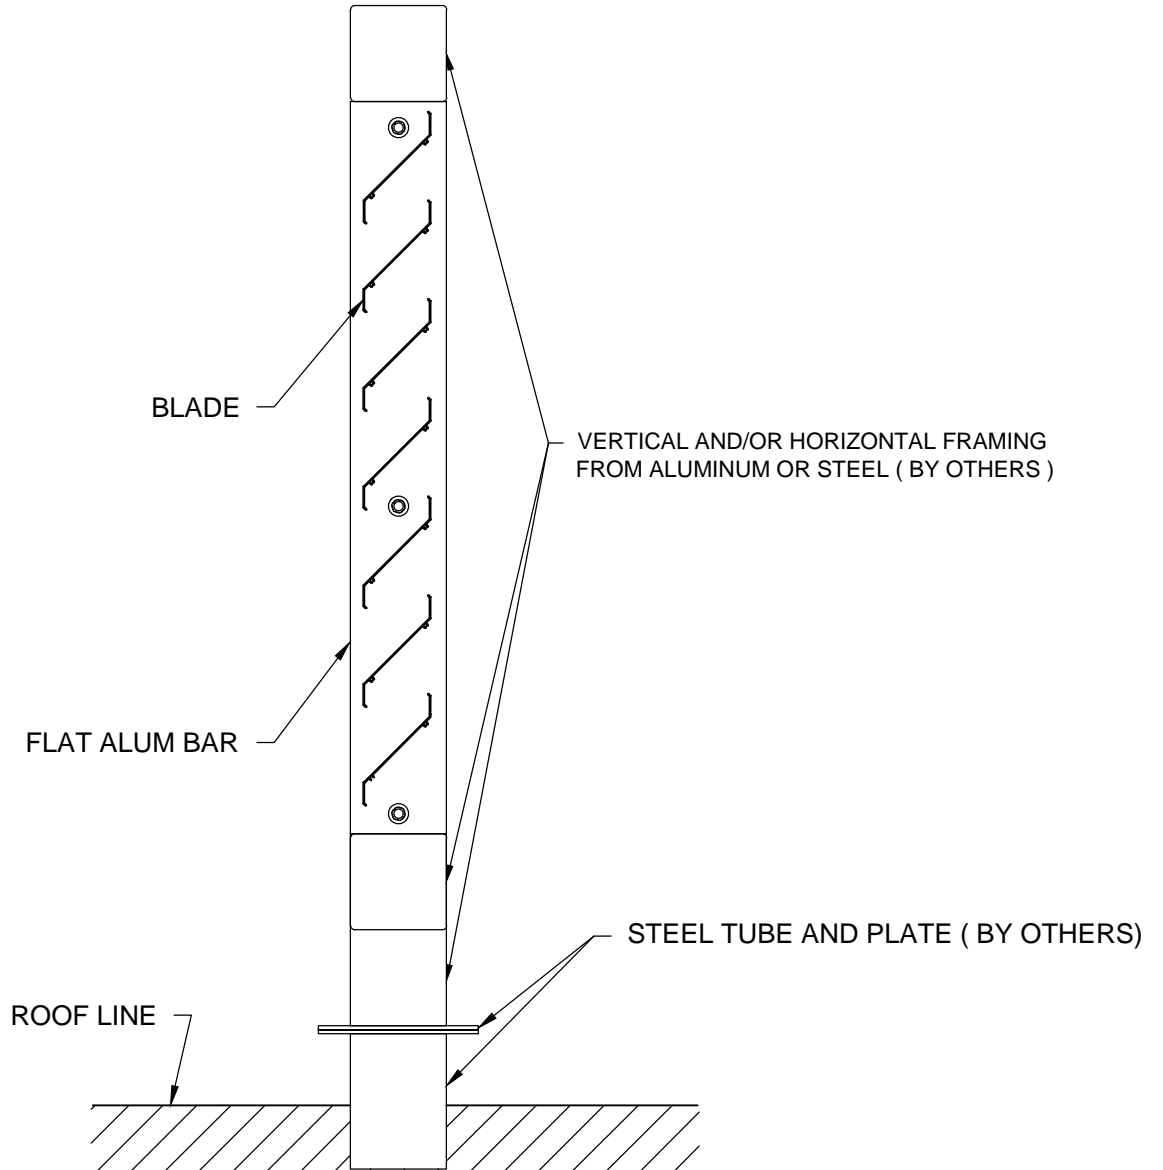

SLOPED SUNSCREEN

CANTILEVERED SUNSCREEN

CANTILEVERED BULLNOSE SUNSCREEN

SUNSCREEN WITH HANGER ASSEMBLY

SUNSCREEN WITH KICKER ASSEMBLY

Peachtree
PROTECTIVE COVERS

CURTAIN WALL SUPPORTED ELLIPTICAL BLADES

ALUMINUM FRAME EQUIPMENT SCREEN

Peachtree
PROTECTIVE COVERS

STEEL SUPPORTED EQUIPMENT SCREEN

Peachtree
PROTECTIVE COVERS

VERTICAL SUNSCREEN

Peachtree
PROTECTIVE COVERS

PARKING DECK MESH SCREEN

Peachtree
PROTECTIVE COVERS

TRELLIS