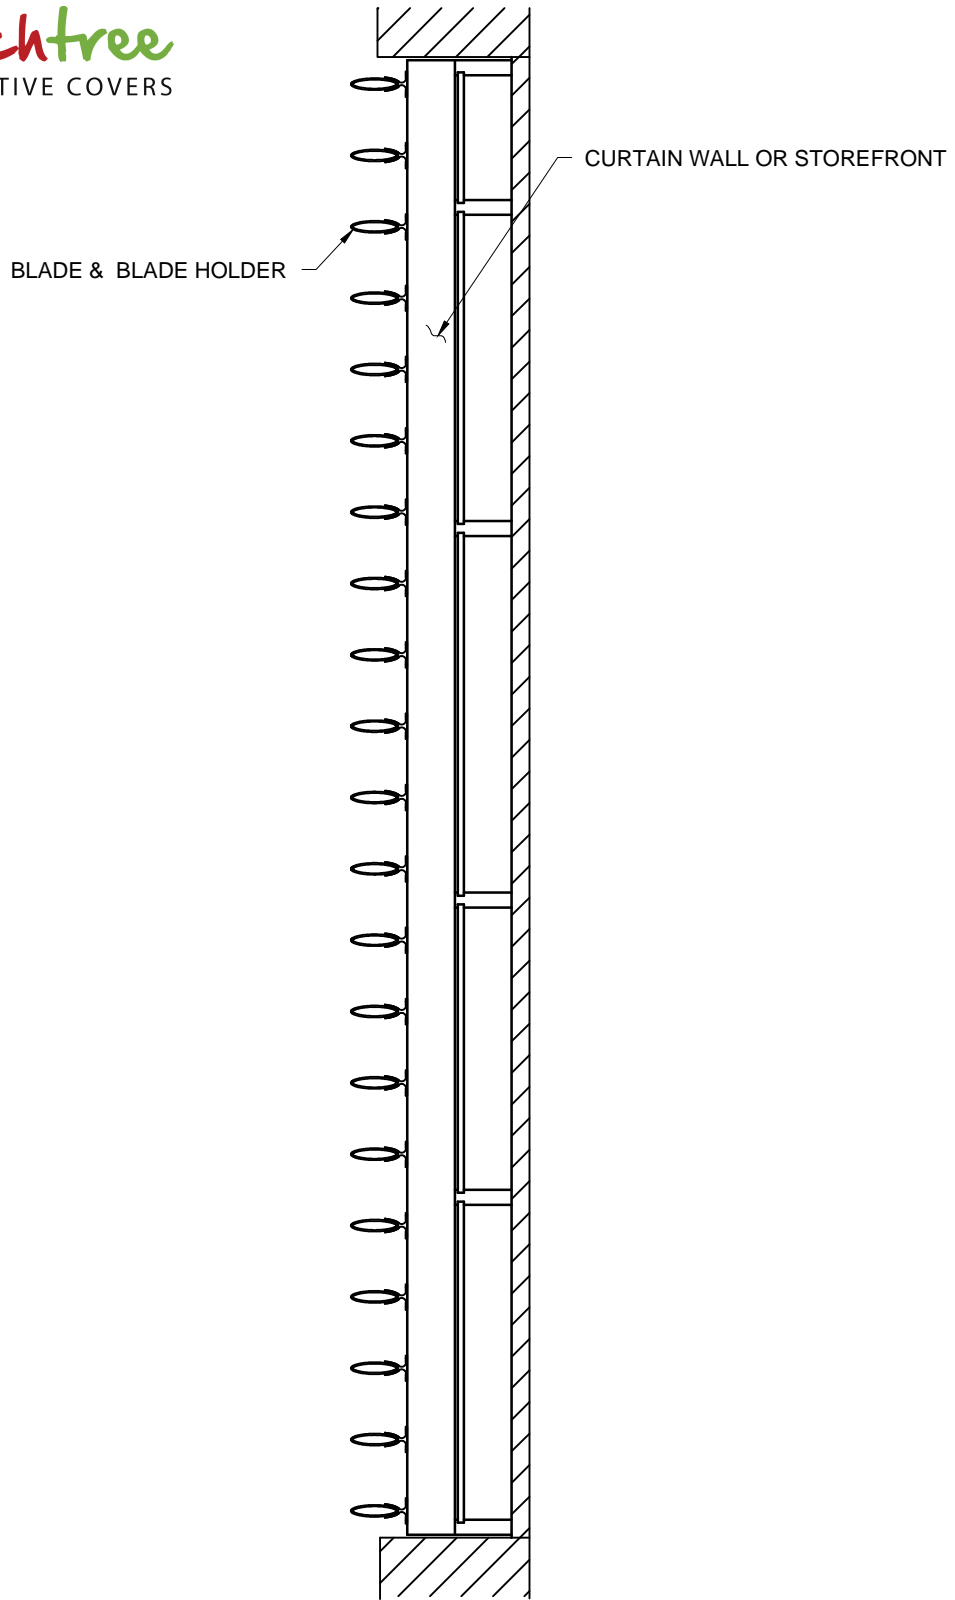

SLOPED SUNSCREEN

CANTILEVERED SUNSCREEN

CANTILEVERED BULLNOSE SUNSCREEN

SUNSCREEN WITH HANGER ASSEMBLY

SUNSCREEN WITH KICKER ASSEMBLY

Peachtree
PROTECTIVE COVERS

CURTAIN WALL SUPPORTED ELLIPTICAL BLADES

ALUMINUM FRAME EQUIPMENT SCREEN

Peachtree
PROTECTIVE COVERS

STEEL SUPPORTED EQUIPMENT SCREEN

Peachtree
PROTECTIVE COVERS

VERTICAL SUNSCREEN

Peachtree
PROTECTIVE COVERS

PARKING DECK MESH SCREEN

Peachtree
PROTECTIVE COVERS

TRELLIS